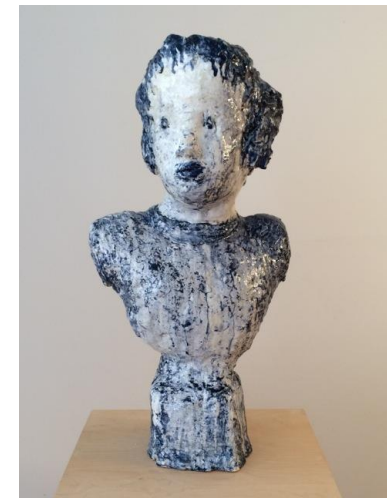

Toby Buonagurio
Neon Auroras Sapphire Ruby
38"x10"x12"
2015

Linda Casbon
Silver 2
46"x 6"x 24"
2015

Claudia Alvarez
Nina con Zapatos
35"x14"x11.5"
2013

Elisa D'arrigo
Dyad #11
8"x7"x12"

Judy Fox
Cuttle
15"x10"x7"

Kenjiro Kitade
Hang
34"x20"x12"

Julia Kunin
Green Mirrors
20.5"x10"x12"

Shida Kuo
Untitled
34.5"x12"x6.5"

Adam Puryear
Color Study
26"x24"x24" (each)

Michele Oka Doner
Rhea
23.5"x15"x10"

Ron Baron
28"x14"x13"

Elise Siegel
Cobalt Portrait Bust
25"x7"x12"

Melissa Stern
Half-Life
12"x13"x4"

Jessica Stoller
Epergne
9.5"x7.5"x7.5"

Derek
Weisberg Halo
35"x12"x13"

Steven Montgomery
Static Fuel #4
73"x36"x24"

Bobby Silverman
Untitled (Morse
Code) 35"x27.5"x0.5"