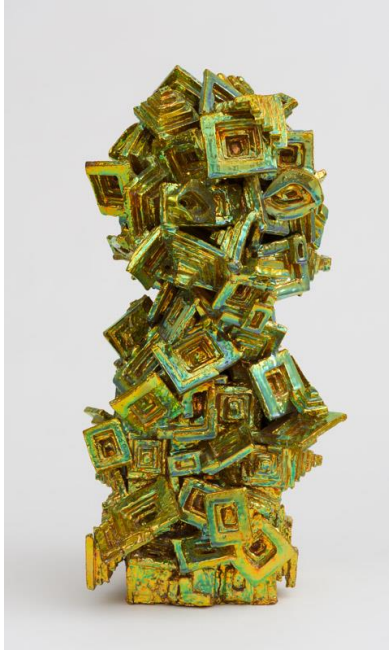

Toby Buonagurio
Neon Auroras Sapphire Ruby
38"x10"x12"
2015

Linda Casbon
Silver 2
46"x 6"x 24"
2015

Claudia Alvarez
Nina con Zapatos
35"x14"x11.5"
2013

Elisa D'arrigo
Dyad #11
8"x7"x12"

Judy Fox
Cuttle
15"x10"x7"

Kenjiro Kitade
Hang
34"x20"x12"

Julia Kunin
Green Mirrors
20.5"x10"x12"

Shida Kuo
Untitled
34.5"x12"x6.5"

Adam Puryear
Color Study
26"x24"x24" (each)

Michele Oka Doner
Rhea
23.5"x15"x10"

Ron Baron
28"x14"x13"

Elise Siegel
Cobalt Portrait Bust
25"x7"x12"

Melissa Stern
Half-Life
12"x13"x4"

Jessica Stoller
Epergne
9.5"x7.5"x7.5"

Derek
Weisberg Halo
35"x12"x13"

Steven Montgomery
Static Fuel #4
73"x36"x24"

Bobby Silverman
Untitled (Morse
Code) 35"x27.5"x0.5"