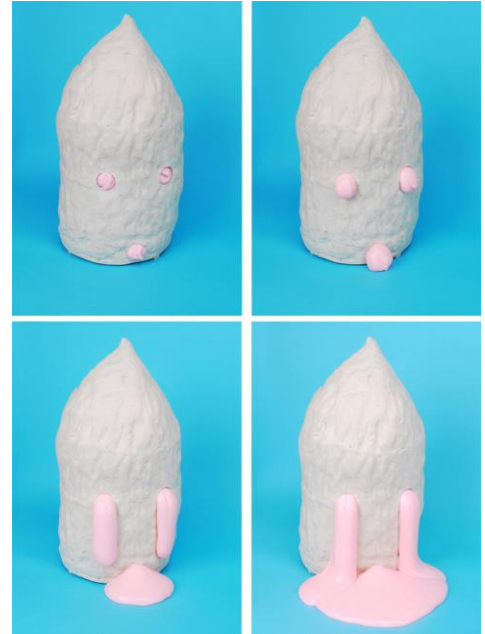

Toby Buonagurio
Neon Auroras Sapphire Ruby
38"x10"x12"
2015

Linda Casbon
Silver 2
46"x 6"x 24"
2015

Claudia Alvarez
Nina con Zapatos
35"x14"x11.5"
2013

Elisa D'arrigo
Dyad #11
8"x7"x12"

Judy Fox
Cuttle
15"x10"x7"

Kenjiro Kitade
Hang
34"x20"x12"

Julia Kunin
Green Mirrors
20.5"x10"x12"

Shida Kuo
Untitled
34.5"x12"x6.5"

Adam Puryear
Color Study
26"x24"x24" (each)

Michele Oka Doner
Rhea
23.5"x15"x10"

Ron Baron
28"x14"x13"

Elise Siegel
Cobalt Portrait Bust
25"x7"x12"

Melissa Stern
Half-Life
12"x13"x4"

Jessica Stoller
Epergne
9.5"x7.5"x7.5"

Derek
Weisberg Halo
35"x12"x13"

Steven Montgomery
Static Fuel #4
73"x36"x24"

Bobby Silverman
Untitled (Morse
Code) 35"x27.5"x0.5"